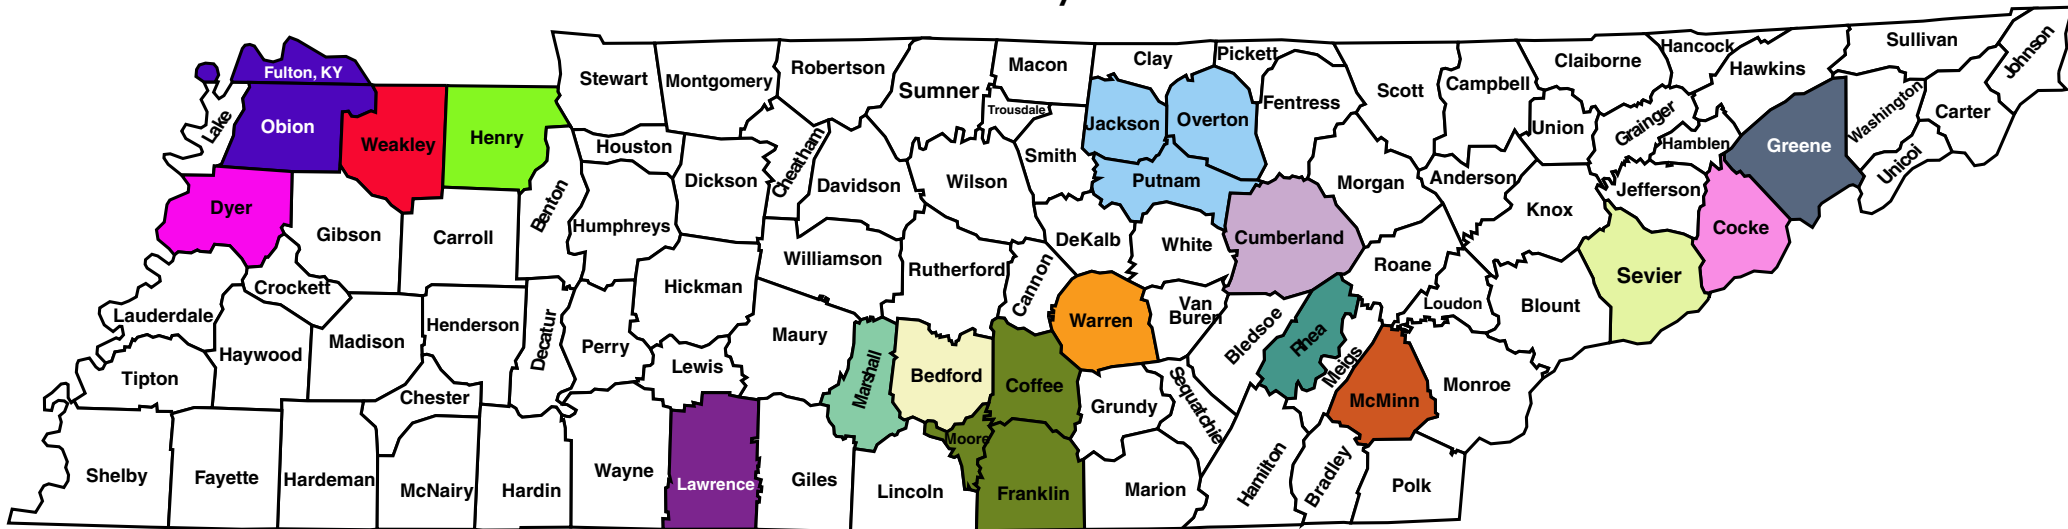

Micropolitan Statistical Areas

February 2013

- | | | | |
|-------------------|--------------------------|-----------------|-----------------|
| Dyersburg, TN | Lawrenceburg, TN | McMinnville, TN | Athens, TN |
| Union City, TN-KY | Lewisburg, TN | Cookeville, TN | Sevierville, TN |
| Martin, TN | Shelbyville, TN | Crossville, TN | Newport, TN |
| Paris, TN | Tullahoma-Manchester, TN | Dayton, TN | Greeneville, TN |