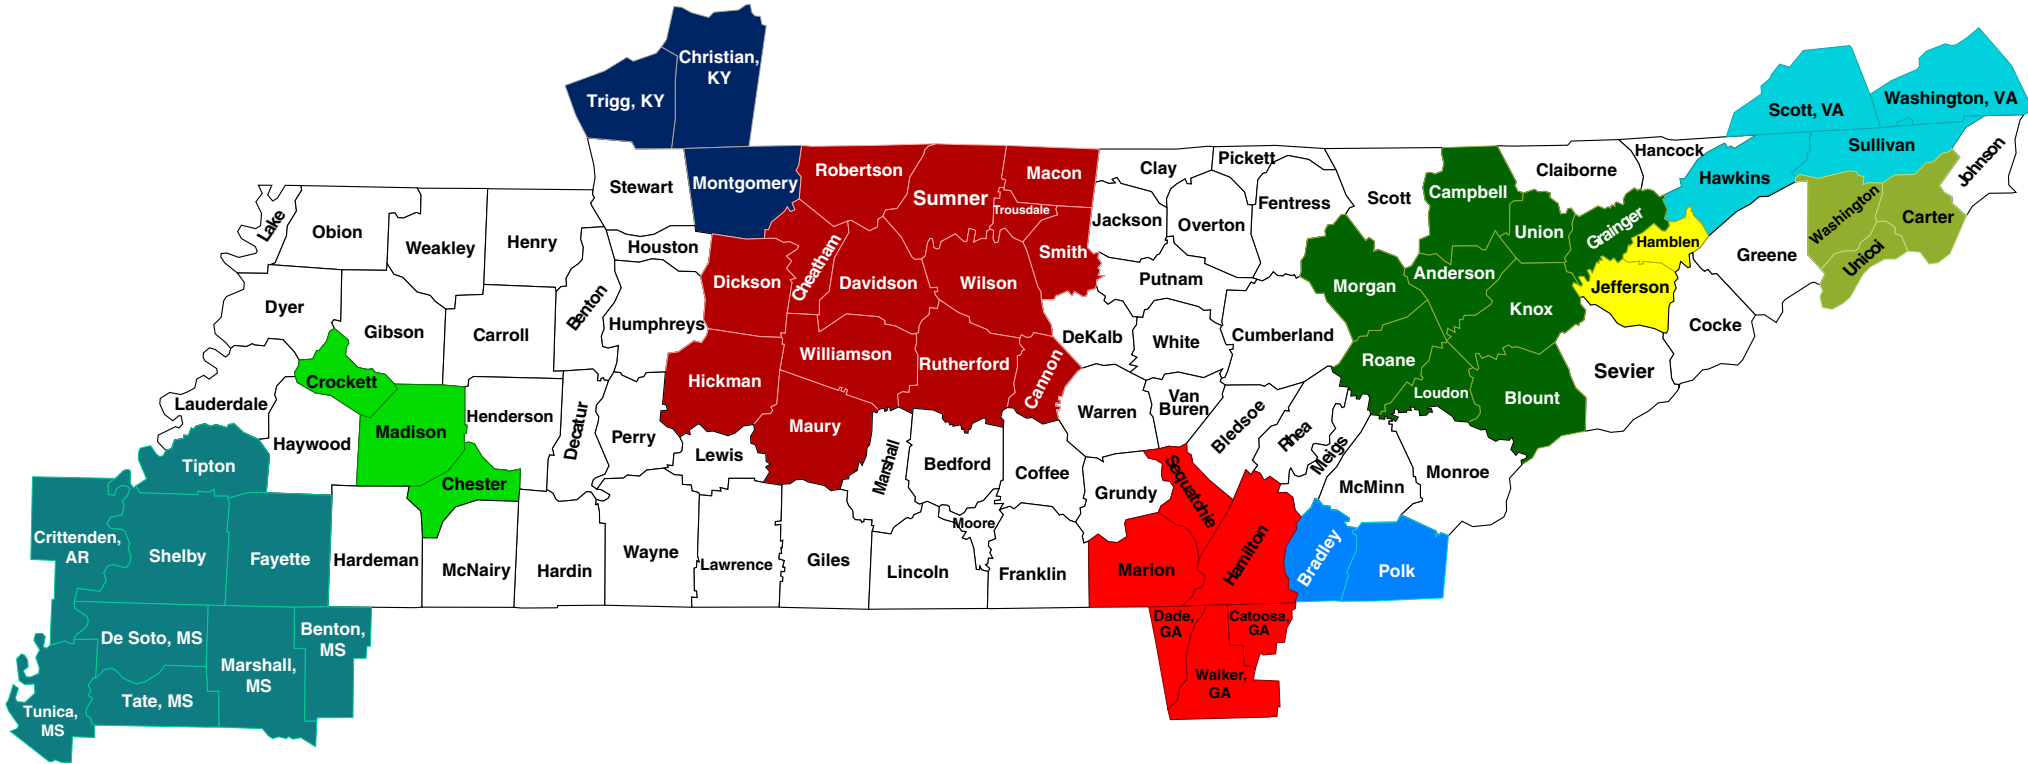

Tennessee Metropolitan Statistical Areas

February 2013

Chattanooga, TN-GA (Hamilton, Marion, Sequatchie, Catoosa GA, Dade GA, Walker GA)

Clarksville, TN-KY (Montgomery, Christian KY, Trigg KY)

Cleveland, TN (Bradley, Polk)

Jackson, TN (Chester, Crockett, Madison)

Johnson City, TN (Carter, Unicoi, Washington)

Kingsport-Bristol-Bristol (Tri-Cities), TN-VA (Hawkins, Sullivan, Scott VA, Washington VA, Bristol City VA)

Knoxville, TN (Anderson, Blount, Campbell, Grainger, Knox, Loudon, Morgan, Roane, Union)

Memphis, TN-MS-AR (Fayette, Shelby, Tipton, Crittenden AR, Benton MS, DeSoto MS, Marshall MS, Tate MS, Tunica MS)

Morristown, TN (Hamblen, Jefferson)

Nashville-Davidson-Murfreesboro-Franklin, TN (Cannon, Cheatham, Davidson, Dickson, Hickman, Macon, Maury, Robertson, Rutherford, Smith, Sumner, Trousdale, Williamson, Wilson)